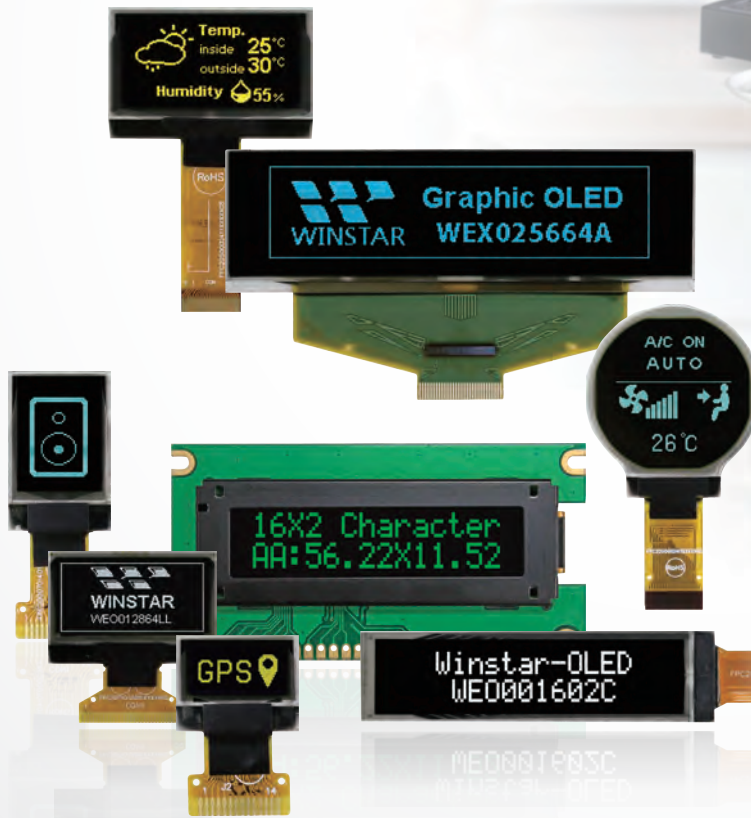

WINSTAR Display Co.,Ltd.
華凌光電股份有限公司

Industrial Display Manufacturer
INDUSTRIAL DISPLAY MANUFACTURER

OLED
Display

- E**xtra Thin
- S**elf Emitting
- H**igh Contrast
- L**ower Power Consumption
- U**nlimited Viewing Angle up to 160°